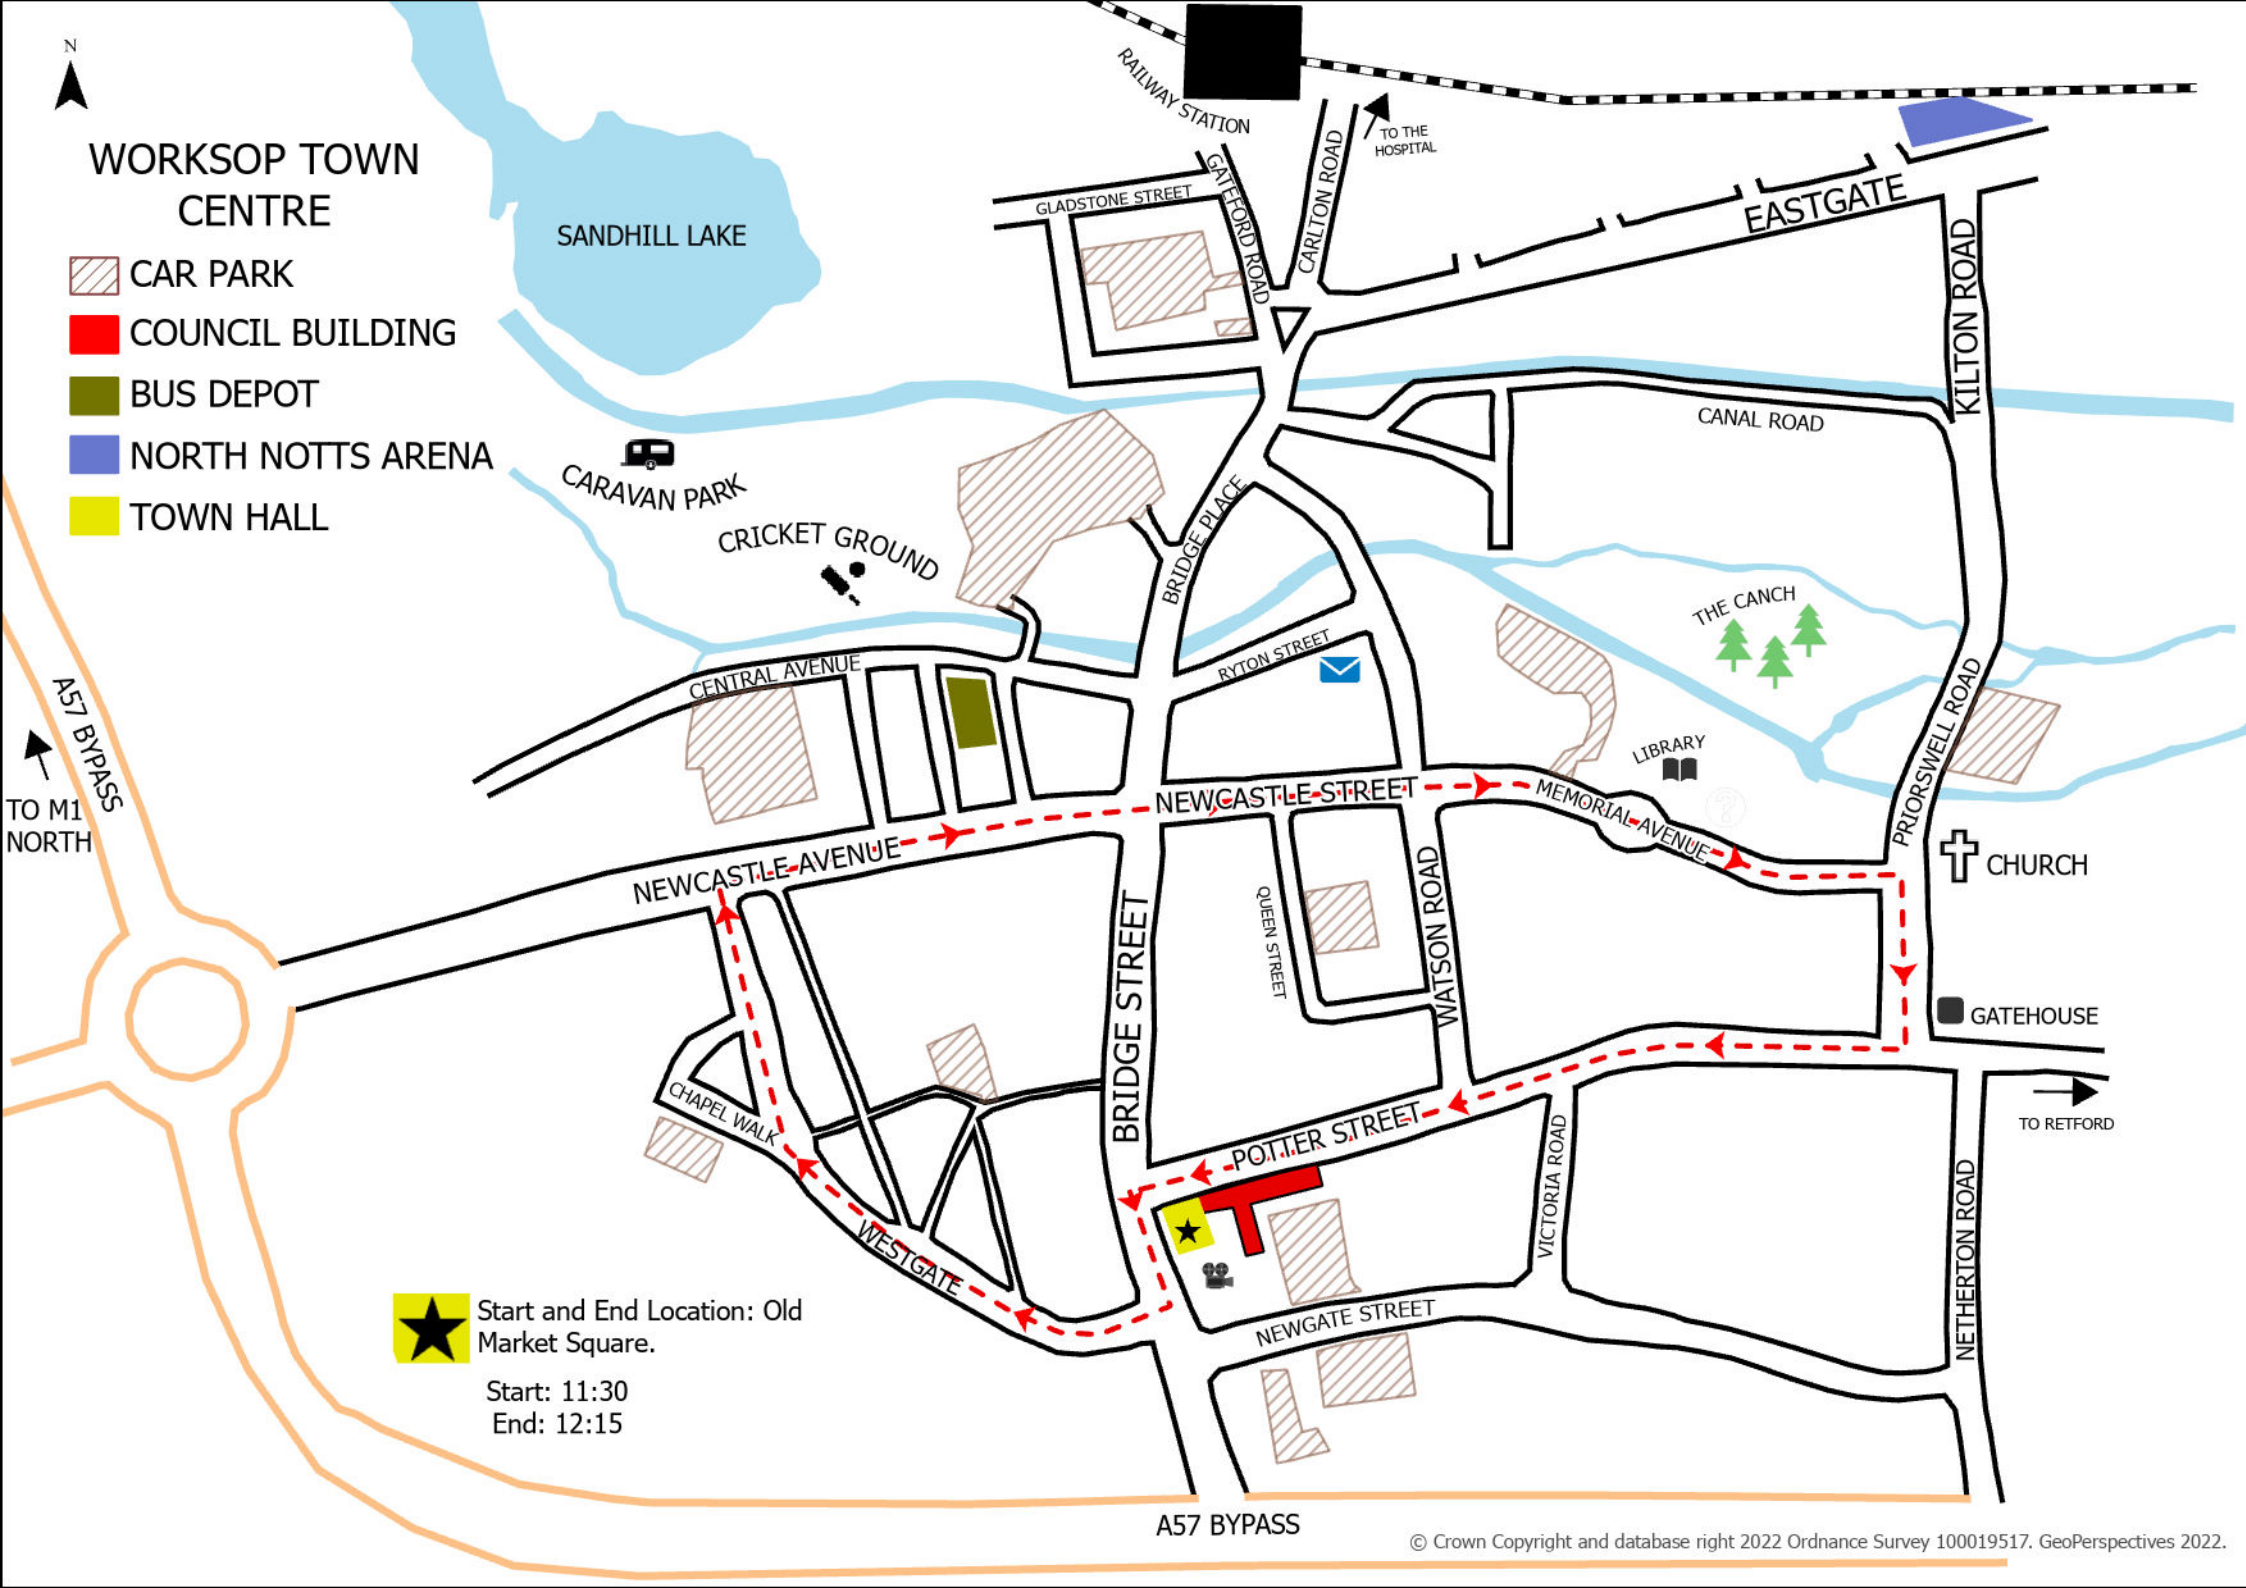

# WORKSOP TOWN CENTRE

-  CAR PARK
-  COUNCIL BUILDING
-  BUS DEPOT
-  NORTH NOTTS ARENA
-  TOWN HALL

Start and End Location: Old Market Square.

Start: 11:30

End: 12:15

A57 BYPASS